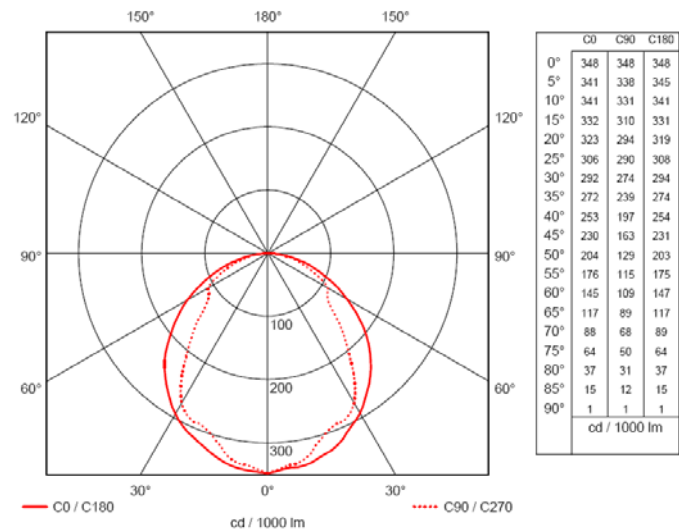

Technical Information:

Description	No. of Lamps	Dimensions (inches)*	Min. Starting Temp	Lamp Type	Volts (V)	Amp (A)	Watts (W)
24CENIT-432U-EB8	4	A: 2.4 B: 25.1 C: 48.4	-20°F/-5°C	F32T8	120	.88	106
					277	.39	108
24CENIT-632U-EB8	6	A: 2.4 B: 25.1 C: 48.4	-20°F/-5°C	F32T8	120	1.37	164
					277	.61	169

*A = Height B = Width C = Length

24CENIT-432U-EB8

24CENIT-632U-EB8

SLI reserves the right to change data and specifications without notice.
Data for guidance only.