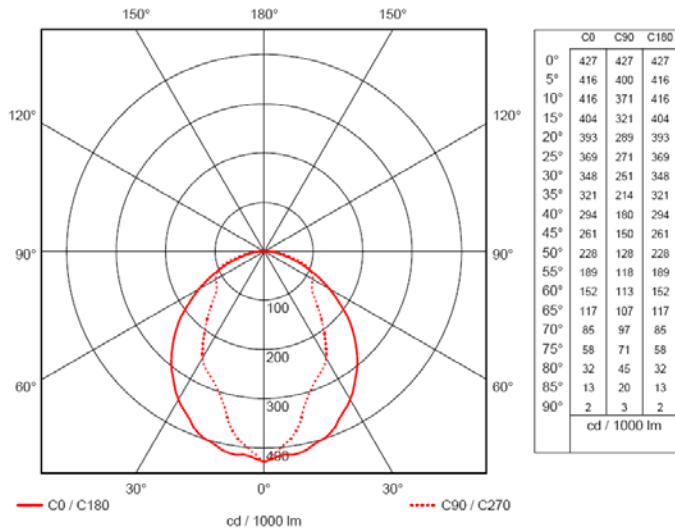

Technical Information:

Description	No. of Lamps	Dimensions (inches)*	Min. Starting Temp	Lamp Type	Volts (V)	Amp (A)	Watts (W)
24CENIT-432U-EB8	4	A: 2.4 B: 25.1 C: 48.4	-20°F/-5°C	F32T8	120	.88	106
					277	.39	108
24CENIT-632U-EB8	6	A: 2.4 B: 25.1 C: 48.4	-20°F/-5°C	F32T8	120	1.37	164
					277	.61	169

*A = Height B = Width C = Length

24CENIT-432U-EB8

24CENIT-632U-EB8

SLI reserves the right to change data and specifications without notice.
Data for guidance only.