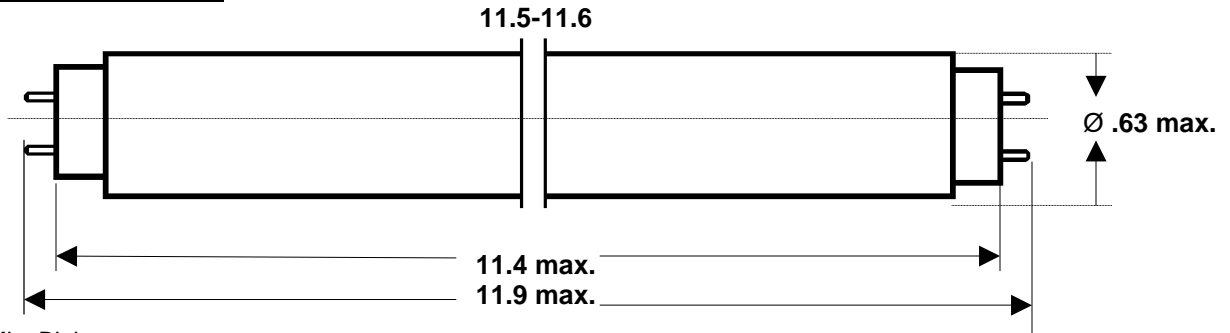

DIMENSIONS - (INCHES)

Nominal dimensions : 12 x 1

Base: Min. Bipin

ELECTRICAL DATA

	<u>NOMINAL VALUE</u>	<u>MIN.</u>	<u>MAX.</u>
Lamp nominal wattage (W):			
Lamp rated wattage (W):	7.1	6.2	8.0
Lamp operating voltage (V):	56.0	48.0	64.0
Lamp current (mA):	145		
Preheat current (mA) :	220	160	250

OPERATING CONDITIONS

Cap rim temperature	(EC):		80
Lamp ambient temperature	(EC):	25	-15
Burning Position		any	
Average Life	(h)	10,000	

PHOTOMETRIC DATA:

<u>Lamp Description</u>	<u>Kelvin Color (K)</u>	<u>CRI</u>	<u>Rated Life</u>	<u>Initial Lumens (LM)</u>
F8T5/CW	4100	62	10,000	380
F8T5/BL350	Not for general lighting purposes			