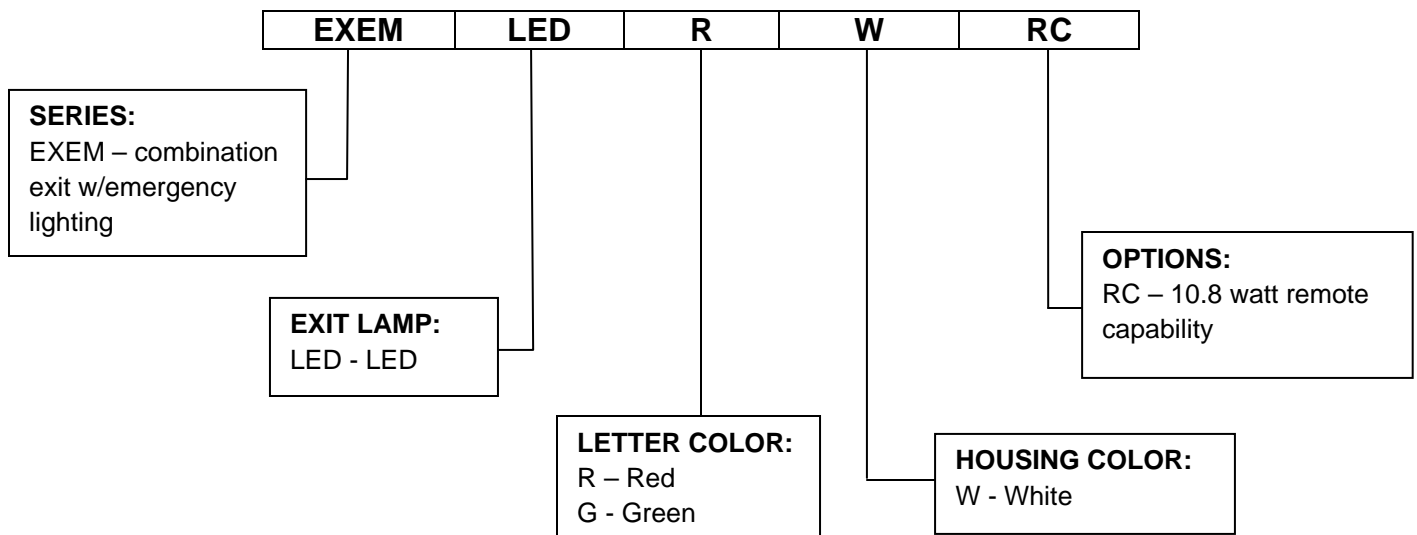

EXEM-LED-RC

EXEM-LED-GW

LISTED

INTENDED USE

- Ideal For applications where a slimline low profile combination exit fixture and emergency lighting fixture unit are needed. The exit unit is LED lighted providing excellent energy savings.

FEATURES

- Universal mounting canopy for top installation
- Energy consumption of less than 4 watts for red letters and less than 5 watts for green letters
- LED lamp life of 25 years
- Push-to-test switch
- 6-volt, sealed lead acid, maintenance-free battery
- Automatic, low-voltage disconnect
- Universal transformer for 120 or 277 VAC operation
- Two 5.4W fully adjustable, glare-free lighting heads
- Injection-molded, V-O flame retardant, high impact thermoplastic housing
- Suitable for damp location
- 5 year warranty

ORDERING INFORMATION

EXEM-LED-RW-RC