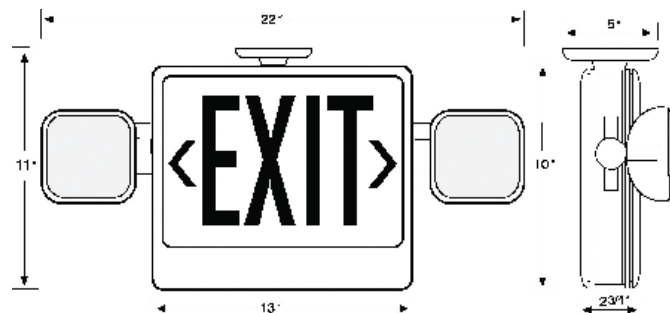

ORDERING INFORMATION

EXEM-LED-RW-RC