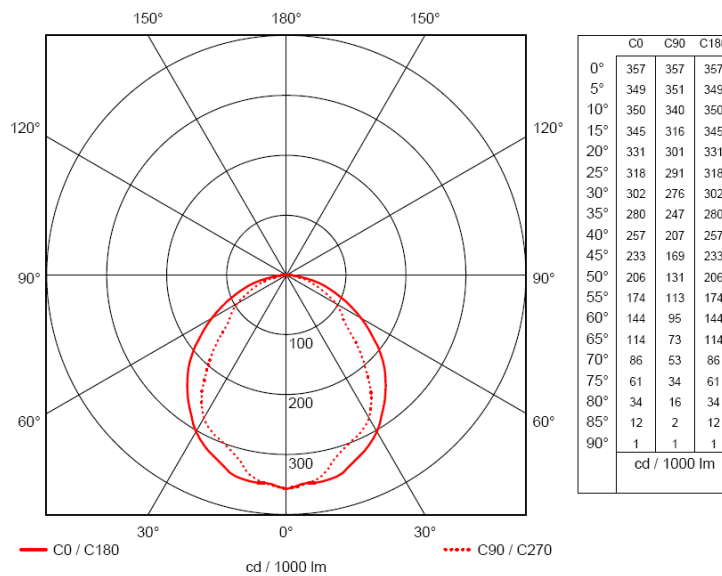

### Technical Information:

Description	No. of Lamps	Dimensions (inches)*	Min. Starting Temp	Lamp Type	Volts (V)	Amp (A)	Watts (W)
24CENIT-832U-EB8	8	A: 2.4 B: 32.7 C: 48.4	-20°F/-5°C	F32T8	120	1.76	212
					277	.78	216

\*A = Height    B = Width    C = Length

**24CENIT-832U-EB8**

SLI reserves the right to change data and specifications without notice.  
Data for guidance only.