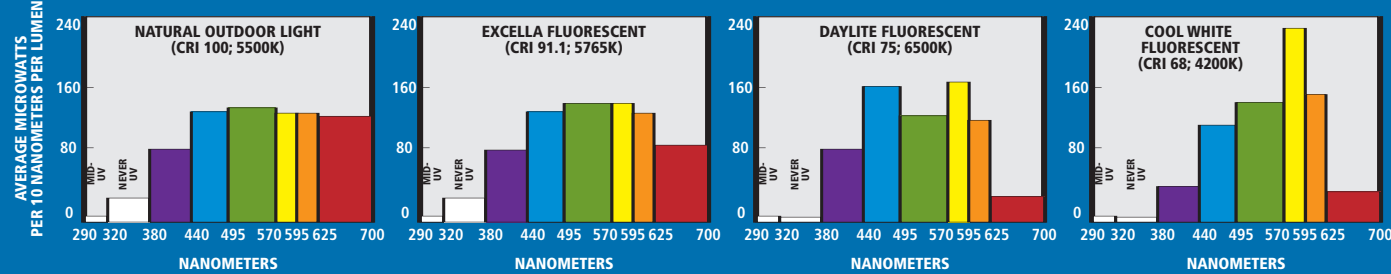

Premium EXCELLA Lamps for Every Application and Budget

Watts	Base	Description	Normal Lth. (in.)	Apprx. Hours	Initial Lumens	Design Lumens	CRI
T-8 STANDARD							
32	Med Bi Pin	F32T8/EXCELLA	48	20000	2895	2650	91
T-12 STANDARD							
40	Med Bi Pin	F40T12/EXCELLA	48	20000	2150	1900	91
		F40T12/EXCELLA/Overwrap	48	20000	2150	1900	91
		F40T12/EXCELLA/Strong Box	48	20000	2150	1900	91
		F40T12/EXCELLA/Strong Box	48	20000	2150	1900	91
75	Single Pin	F96T12/EXCELLA	96	12000	5370	4720	91
		F96T12/EXCELLA/Overwrap	96	12000	5370	4720	91

excella lamps

the natural choice for natural lighting

Full spectrum light that makes seeing easier and the indoor environment more pleasant

As the North American division of a global lighting manufacturer, SLI is committed to technological innovation and trusted product quality. Best-in-class customer service and logistics are the benchmarks of our customer partnerships. Net pricing, lower transaction costs and an ease of doing business sets SLI and our products apart. SLI manufactures to comply with many international standards, including IEC, ANSI, ISO 9000, ISO 14000, UL and ENERGY STAR.